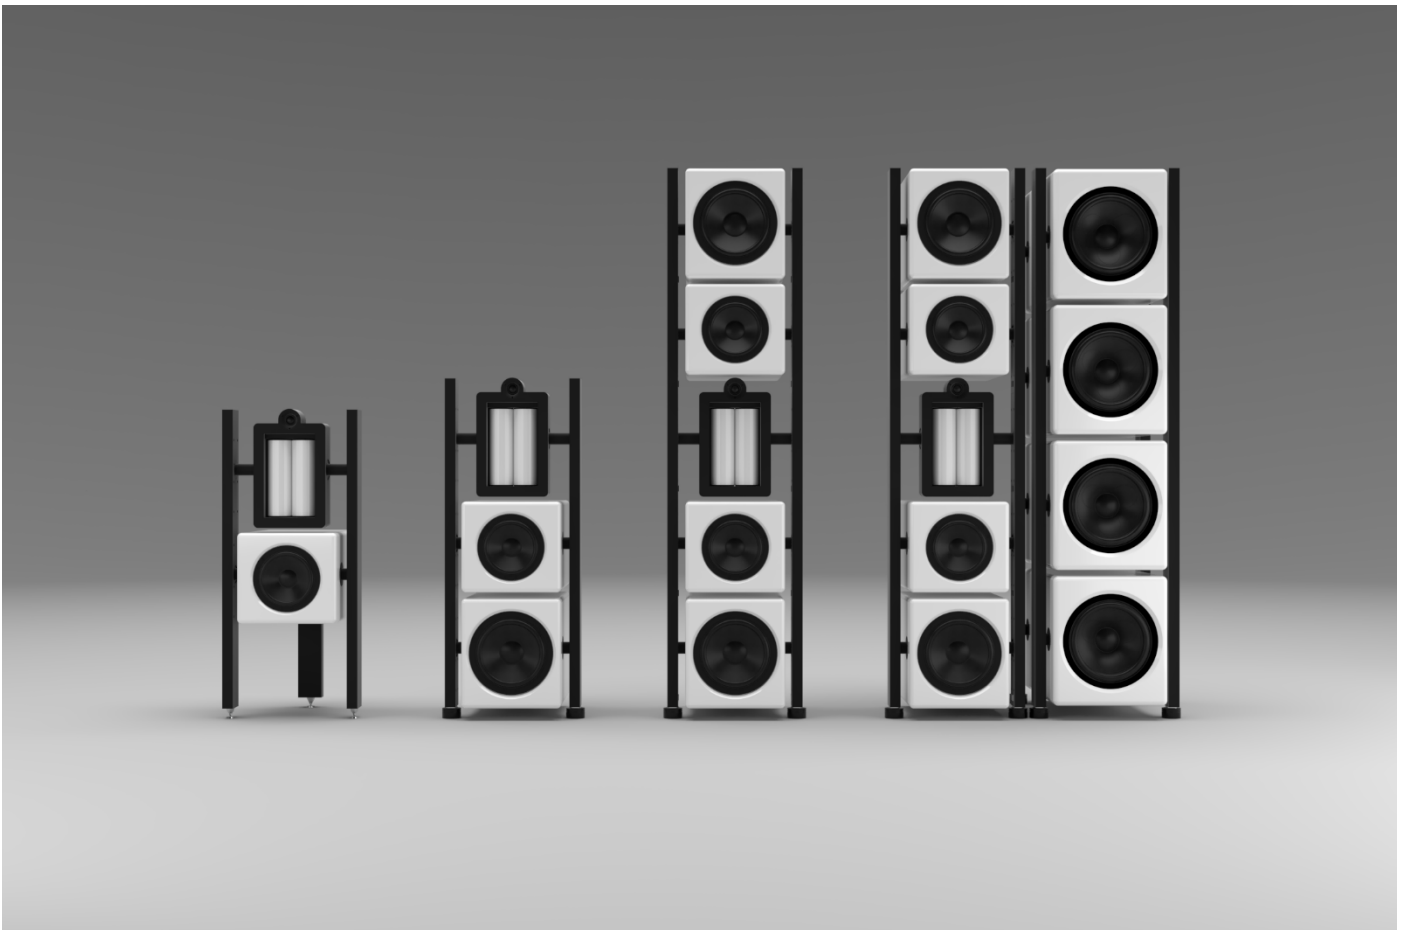

Audionec Speakers Price List 2025

Page 2: Evo Speakers

Page 3: OBI Speakers

Audionec

178 rue de Vineuil, 77410 Saint-Mesmes, France
www.audionec.com
www.facebook.com/audionec