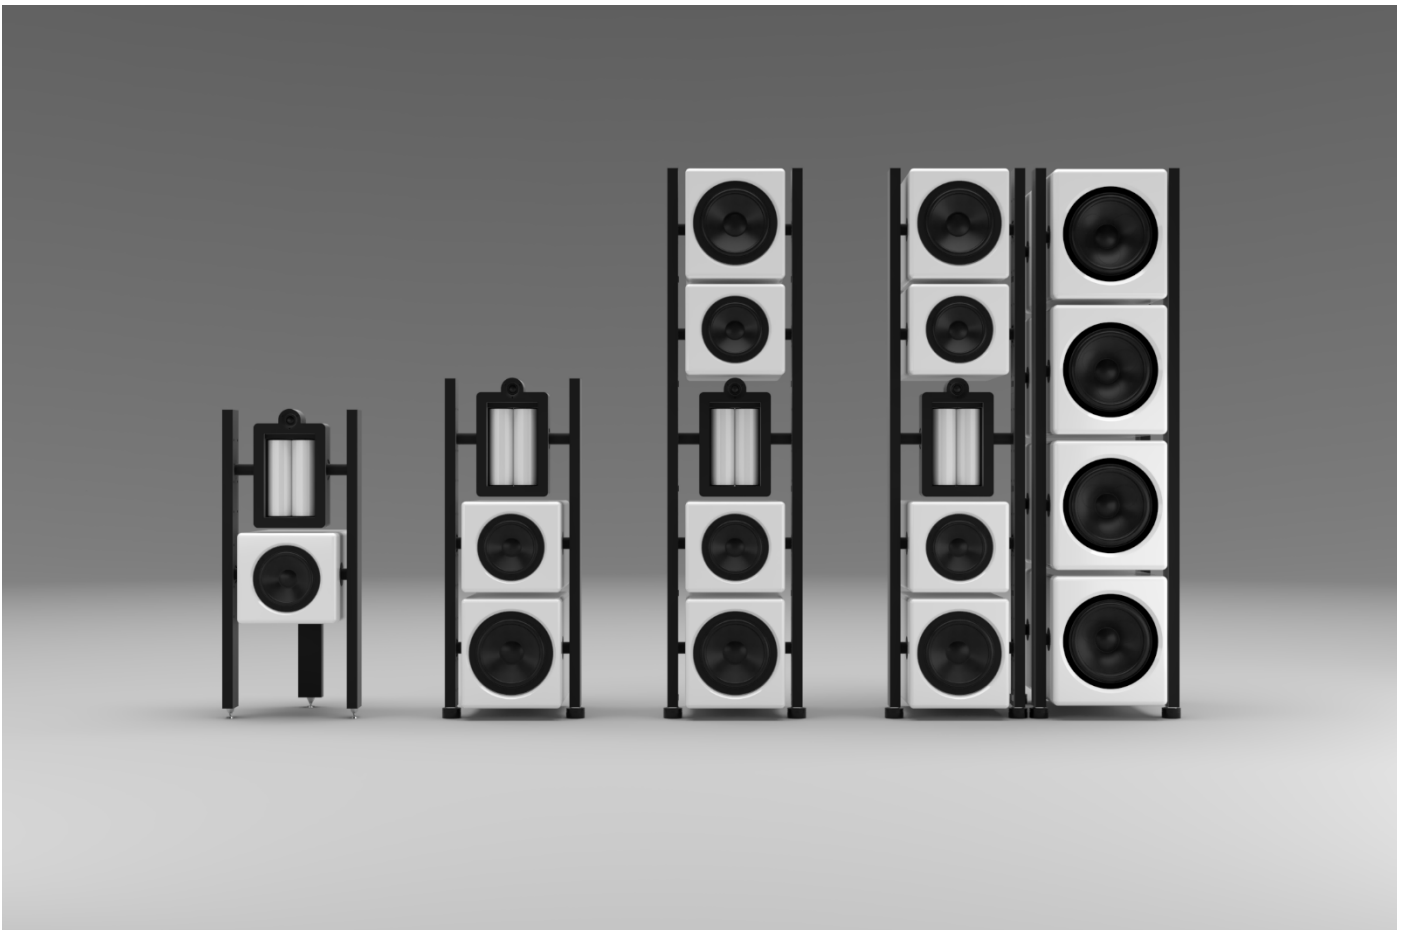

Evo Speakers Price List 2024

Page 2: Evo Speakers Standard (Passive Crossover)

Page 3: Evo Speakers AS (Active Subwoofer)

Page 4: Evo Speakers Signature Passive (External passive crossover)

Page 5: Evo Speakers Signature DSP (Active Subwoofer + External DSP)

Evo Speakers Standard (internal passive crossover)

	Model		PVP (IVA Não Incluído)	Size (Width x Height x Depth)
	EVO 1		18 360 for pair ————— 20 760 for PW(*) pair	45 X 85 X 47 cm
	EVO 2		36 600 for pair ————— 41 400 for PW(*) pair	45 X 112 X 47 cm
	EVO 3		78 000 for pair	45 X 184 X 47 cm
	EVO 4 with Active Sub Tower		200 640 for pair	45 X 184 X 47 cm 55 X 184 X 47 cm
	Upgrade EVO 1 → EVO 2 (prewired version)		20 700 for pair	-
	Upgrade EVO 2 → EVO 3 (prewired version)		37 440 for pair	-
	Upgrade EVO 3 → EVO 4 AS Active Sub Tower		123 840 for pair	55 X 184 X 47 cm

Evo AS (Active Subwoofers)

	Model		PVP (IVA Não Incluído)	Size Width X Height X Depth
	EVO 1 AS		/	/
	EVO 2 AS		40 020 for pair ————— 44 820 for PW (*) pair	45 X 112 X 47 cm
	EVO 3 AS		85 200 for pair	45 X 184 X 47 cm
	EVO 4 AS with Active Sub Tower		207 600 for pair	45 X 184 X 47 cm 55 X 184 X 47 cm
	Upgrade EVO 1 → EVO 2 AS (prewired version)		24 480 for pair	-
	Upgrade EVO 2 AS → EVO 3 AS (prewired version)		40 680 for pair	-
	Upgrade EVO 3 AS → EVO 4 AS With Active Sub Tower		123 840 for pair	55 X 184 X 47 cm

	Model		PVP (IVA não Incluído)	Size Width X Height X Depth
	EVO 1 Signature		not available	/
	EVO 2 Signature DSP Version		106 200 for pair ———— 111 000 for PW(*) pair	45 X 112 X 47 cm
	EVO 3 Signature DSP Version		170 400 for pair	45 X 184 X 47 cm
	EVO 4 Signature with Active Sub Tower		276 960 for pair	45 X 184 X 47 cm 55 X 184 X 47 cm