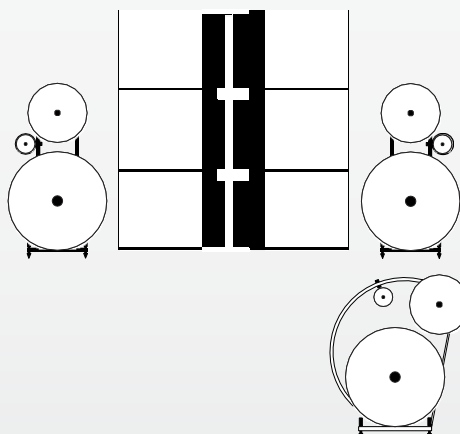

950 mm 3-way horns system incl. 2 x BASSHORN XD series
4 x BASSHORN XD series
6 x BASSHORN XD series

72,155 α/pair
103,000 α/pair
133,950 α/pair

incl. basshorn body in Ebony-Wenge, Zebrano or Tiger-Rosenholz veneer
incl. horns available in 10 elegant Avantgarde standard-colors

OPTIONS

Basshorn body with customer-specific wooden veneer*
horns with customer-specific color coating*

4,090 α/pair
4,600 α/pair

curved TRIO CLASSICO designer frame add

2,050 α/pair

XA INT XA SERIES

Zero feedback stereo integrated amplifier with 2 x 120 watt
brackets, handles, volume control knob and front panels in
black or silver anodized aluminium

12,300 α/unit

XA PRE XA SERIES

Zero feedback stereo preamplifier with battery power supply
brackets, handles, volume control knob and front panels in
black or silver anodized aluminium

13,340 α/unit

XA POWER XA SERIES

Zero feedback stereo power amplifier with 2 x 150 watt
brackets, handles and front panels in
black or silver anodized aluminium

11,260 α/unit

OPTIONS

front panels with Zebrano or Tiger-Rosewood veneer
front panels with customer-specific wooden veneer*
front panels with 10 elegant Avantgarde standard-colors
front panels with customer-specific color coating*

728 α/unit
1,290 α/unit
520 α/unit
1040 α/unit