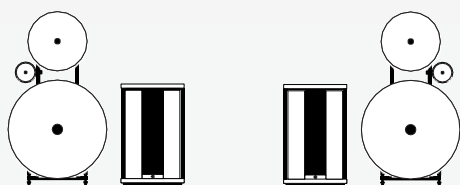

TRIO with SHORT BASSHORN XD SERIES

950 mm 3-way horns system incl. 2 x SHORT BASSHORN XD series
incl. basshorn body in Ebony-Wenge, Zebrano or Tiger-Rosenholz veneer
incl. horns available in 10 elegant Avantgarde standard-colors

68,000 α/pair

OPTIONS

Basshorn body with customer-specific wooden veneer*
horns with customer-specific color coating*

4,090 α/pair
4,600 α/pair

TRIO with BASSHORN XD SERIES