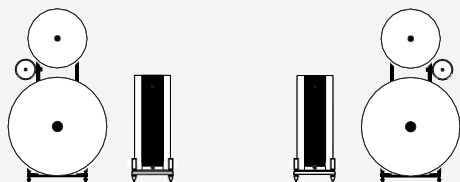

TRIO with SUB231 XD SERIES

950 mm 3-way horns system incl. 2 x SUB231 XD series subwoofer
incl. SUB231 subwoofer body with black satin finish
incl. horns and front panels available in 10 elegant Avantgarde standard-colors

57,675 α/pair

OPTIONS

SUB231 front panels with Zebrano or Tiger-Rosewood veneer
SUB231 front panels with customer-specific wooden veneer*
horns with customer-specific color coating*

998 α/pair
1,600 α/pair
4,600 α/pair