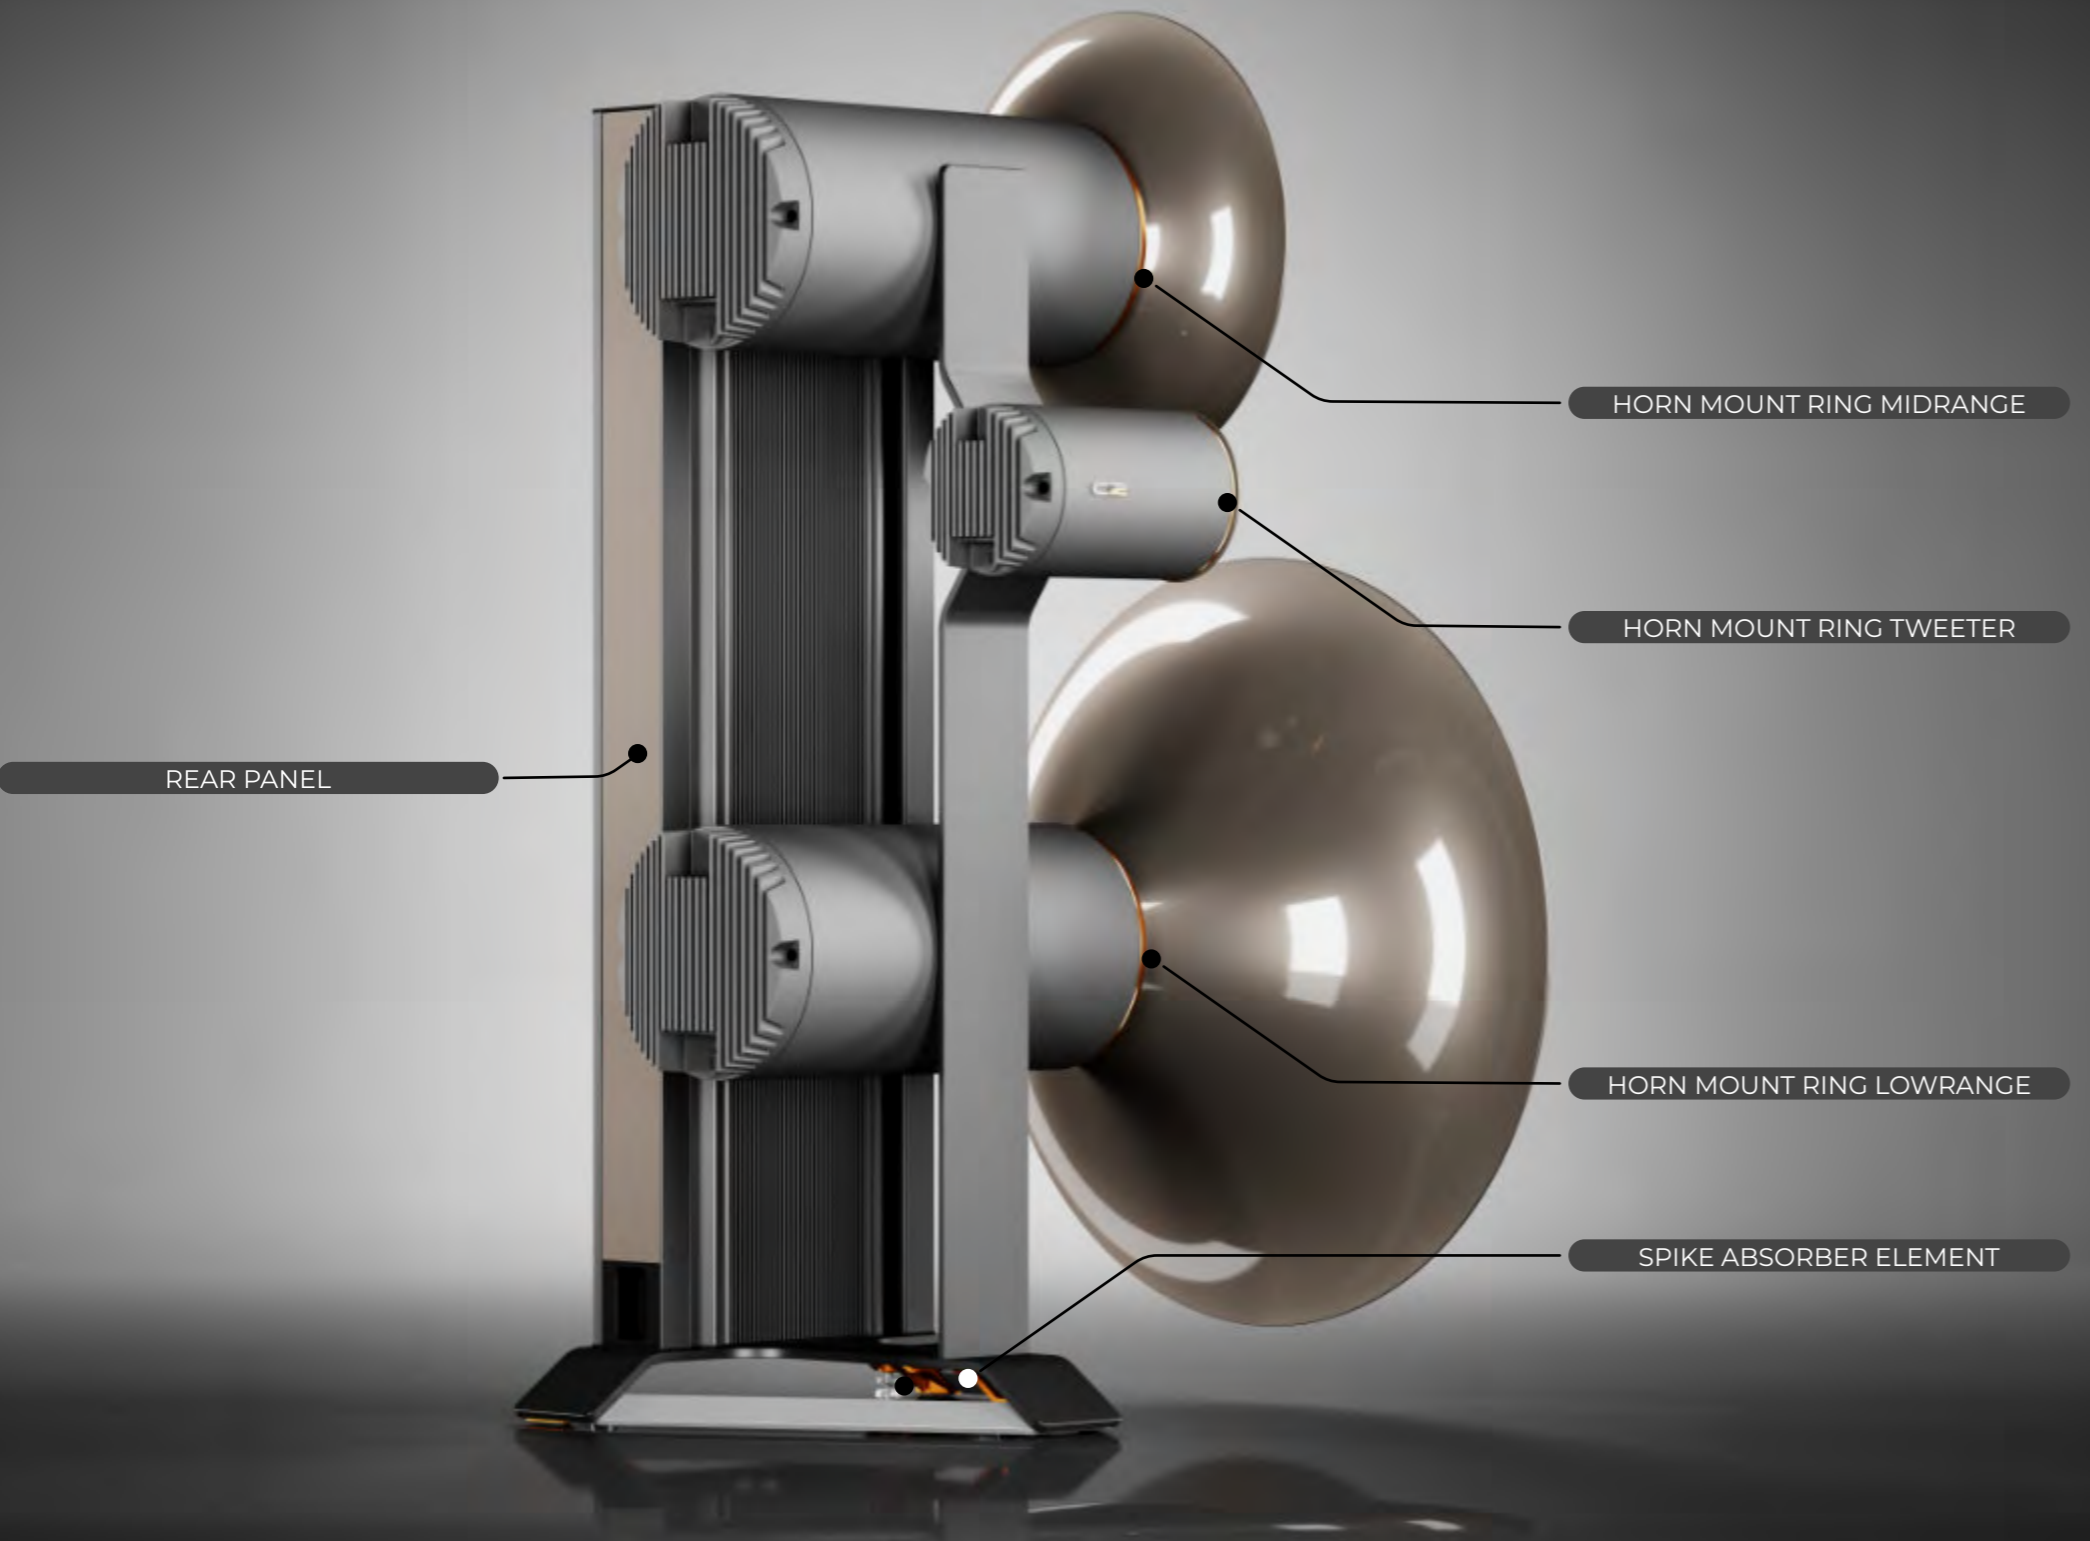

DESIGN ELEMENTS.

		PVP - IVA não incluído
	HORN MOUNT RING – BLACK FINISH. CNC precision mounting ring in black anodised finish for low-midrange horn, midrange horn and tweeter horn	inclusive
	HORN MOUNT RING – COPPER FINISH. CNC precision mounting ring in copper anodised finish for low-midrange horn, midrange horn and tweeter horn.	630 €/pair
	SPIKE ABSORBER ELEMENT – BLACK FINISH. Aluminium die casting element with black powder coating finish.	inclusive
	SPIKE ABSORBER ELEMENT – ORANGE/RED FINISH. Aluminium die casting element with orange/red powder coating finish.	520 €/pair