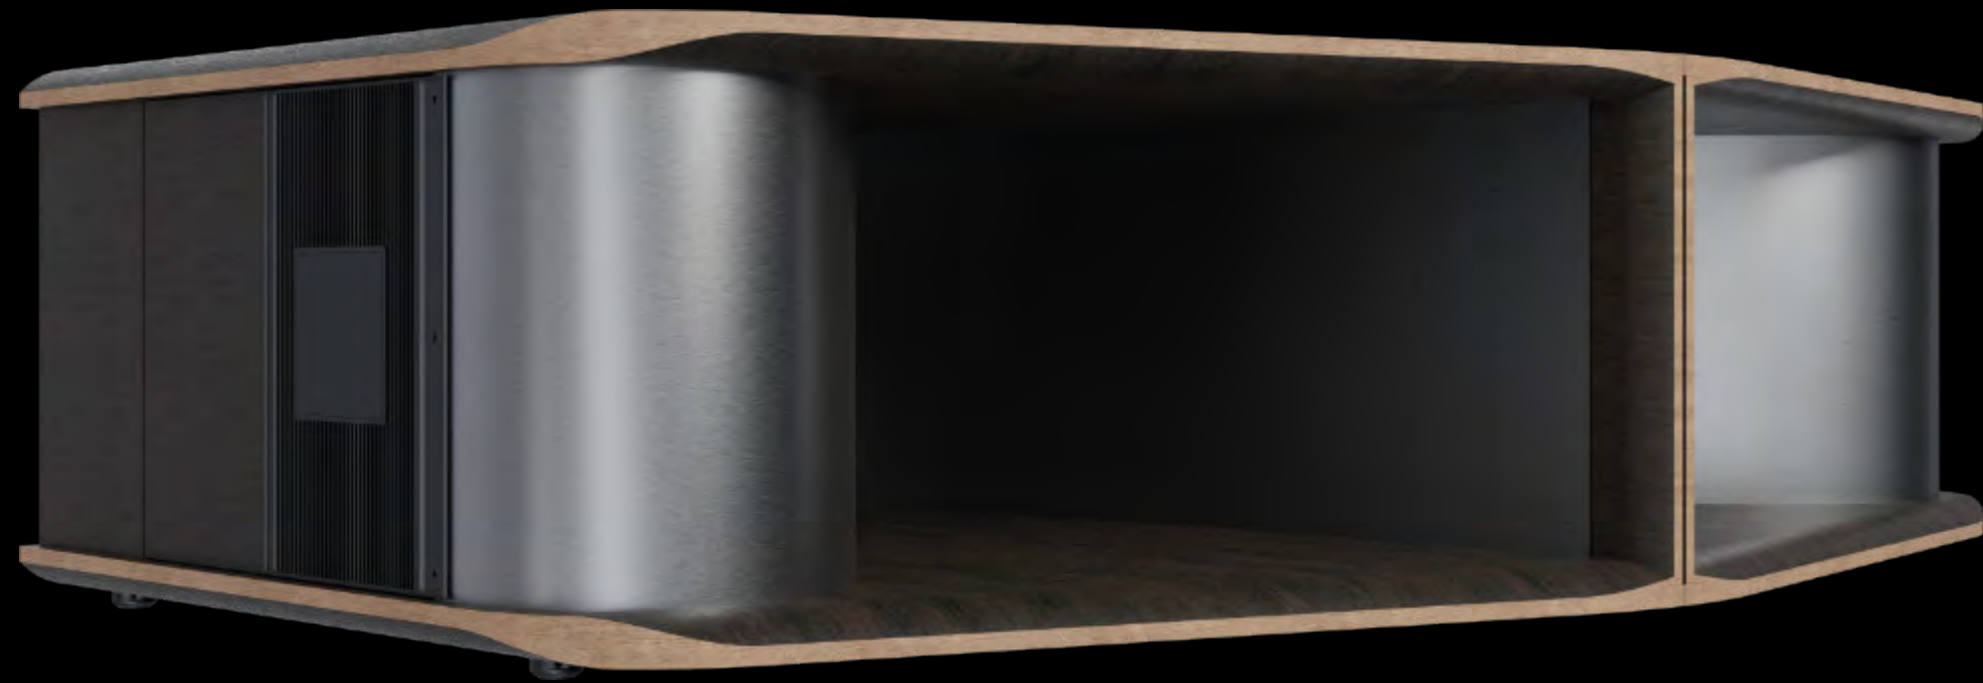

DESIGN ELEMENTS.

TOP AND BOTTOM PLATE – BLACK WENGE FINISH.
Top and bottom plate in black wenge veneer.
Forward facing CNC edge in black wenge finish.

PVP - IVA não incluído

inclusive