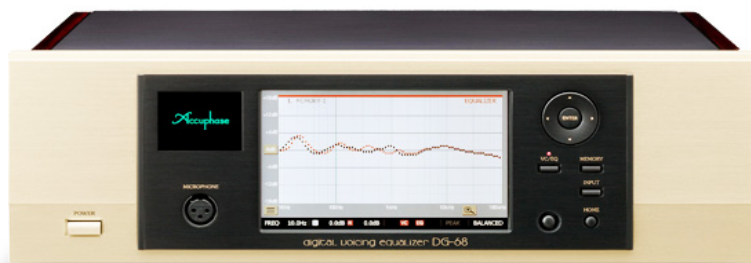

DG-68 - DIGITAL VOICING EQUALIZER

15 000 €