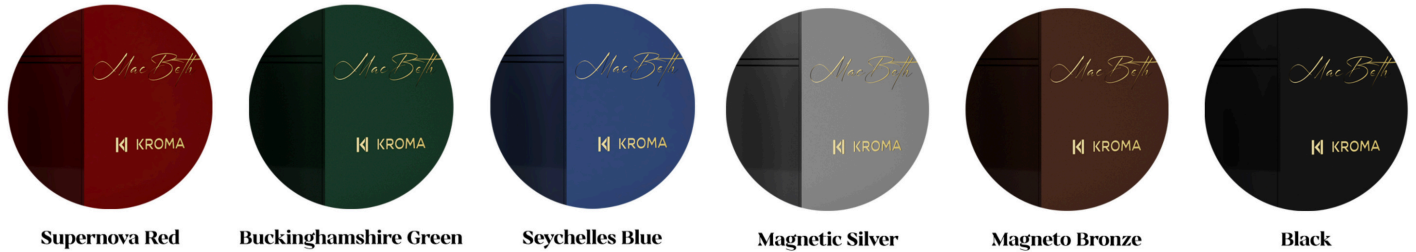

*Matilde*

55 000€

*MacBeth*

22 500€

**Stands:** 4000 €

# Reference Series

*Maribel*

380 000€

*Turandot*

240 000€

*Inya*

150 000€

In addition to white Krion, All Kroma speakers are now available in 6 beautiful Aston Martin paint finishes.

Supernova Red

Buckinghamshire Green

Seychelles Blue

Magnetic Silver

Magneto Bronze

Black

*Mimi*

+ 800€